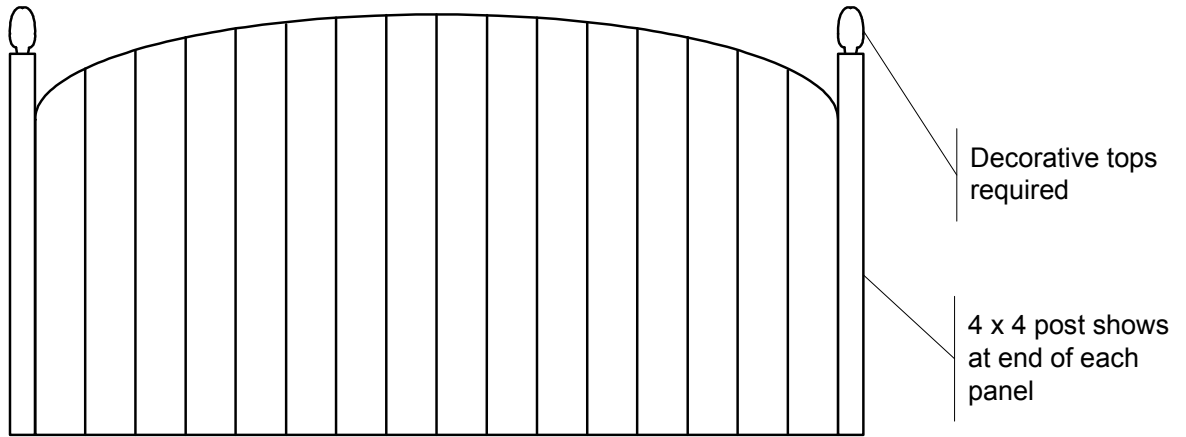

BROOKSTONE II FENCES

These are the approved fence types for Brookstone II subdivision. All fences must be approved prior to installation by the ACC

Fence type	3 Feet	4 Feet	5 Feet	6 Feet
Shadow Box - A	No	No	No	Yes
Privacy - C	No	No	No	Yes
Standard Picket - D	Yes	Yes	No	No
Stockade - B	No	No	No	Yes
French Gothic Picket - E	Yes	Yes	No	No
Privacy Picket - F	No	No	No	Yes
* See number eleven of the ACC standards for more information on fences				

Shadow Box - Fence A

Stockade - Fence B

* NOTE: Fence types, materials and heights may be modified, subject to approval.

BROOKSTONE II FENCES

These are the approved fence types for Brookstone II subdivision. All fences must be approved prior to installation by the ACC