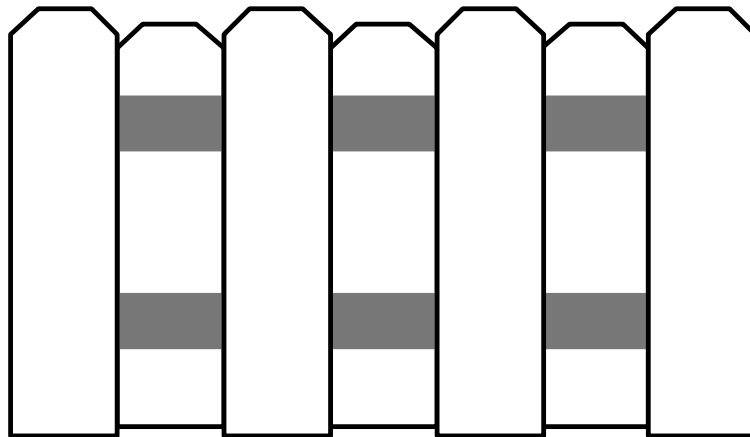

BROOKSTONE II FENCES

These are the approved fence types for Brookstone II subdivision. All fences must be approved prior to installation by the ACC

Fence type	3 Feet	4 Feet	5 Feet	6 Feet
Shadow Box - A	No	No	No	Yes
Privacy - C	No	No	No	Yes
Standard Picket - D	Yes	Yes	No	No
Stockade - B	No	No	No	Yes
French Gothic Picket - E	Yes	Yes	No	No
Privacy Picket - F	No	No	No	Yes
* See number eleven of the ACC standards for more information on fences				

Shadow Box - Fence A

Stockade - Fence B

* NOTE: Fence types, materials and heights may be modified, subject to approval.

BROOKSTONE II FENCES

These are the approved fence types for Brookstone II subdivision. All fences must be approved prior to installation by the ACC